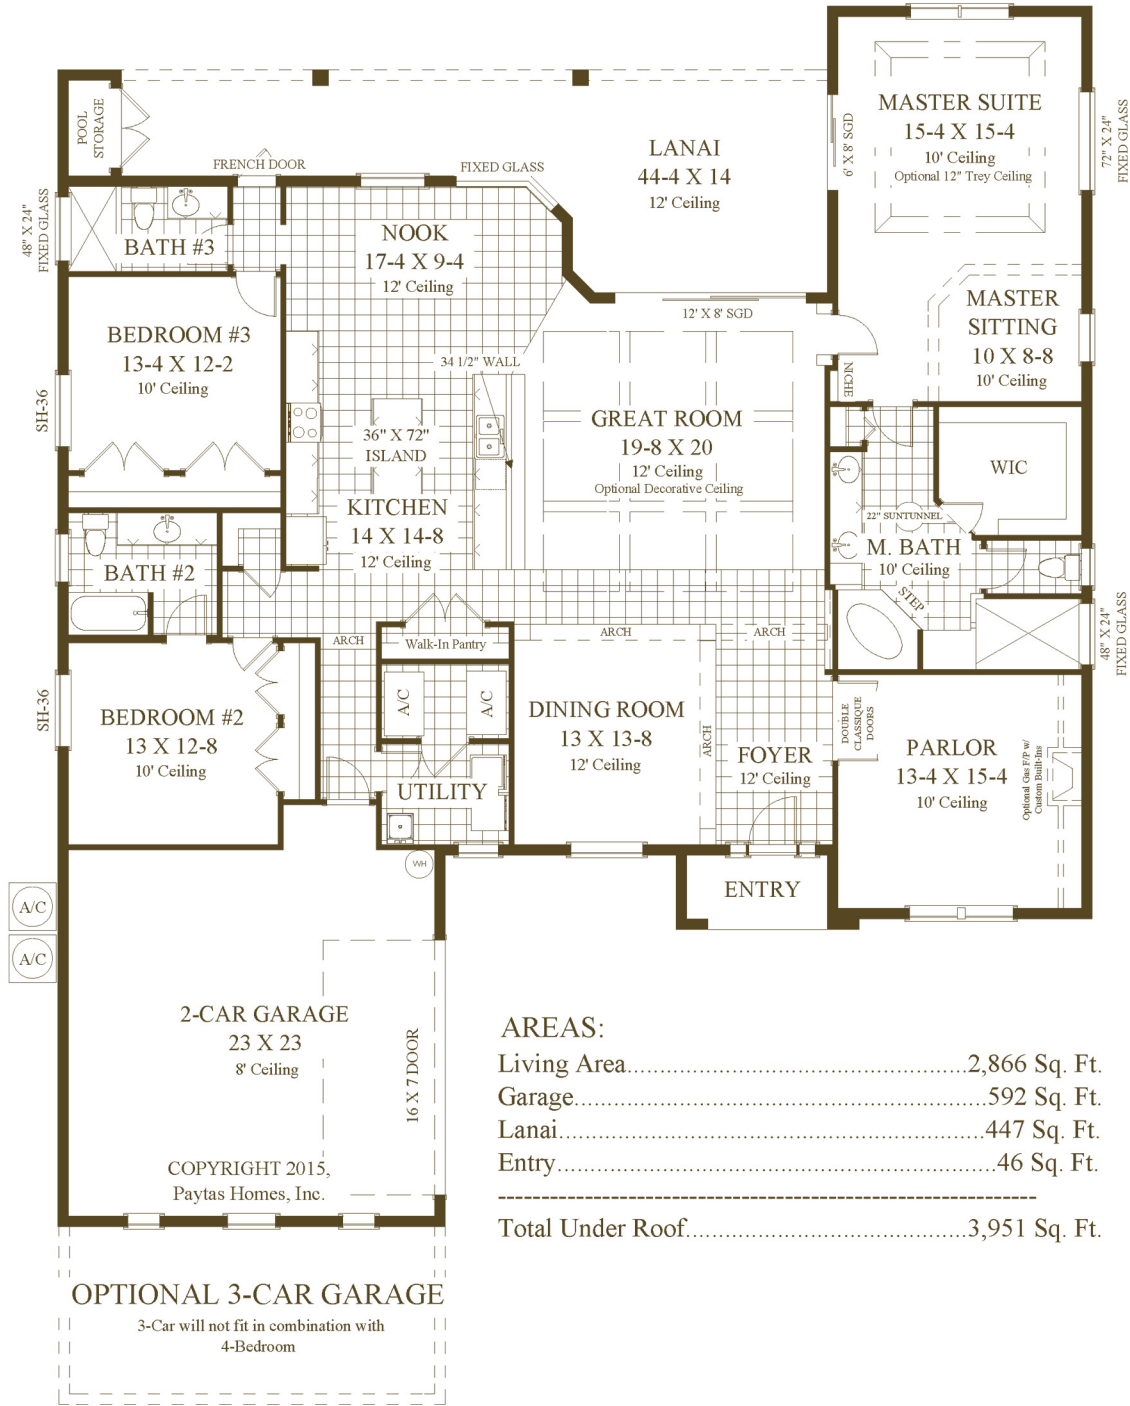

# The Barcelona II

**AREAS:**

Living Area.....	2,866 Sq. Ft.
Garage.....	592 Sq. Ft.
Lanai.....	447 Sq. Ft.
Entry.....	46 Sq. Ft.
-----	
Total Under Roof.....	3,951 Sq. Ft.

**PAYTAS HOMES**

386.756.0439

PaytasHomes.com

Dimensions are approximate and may vary slightly due to construction techniques. CRC039455