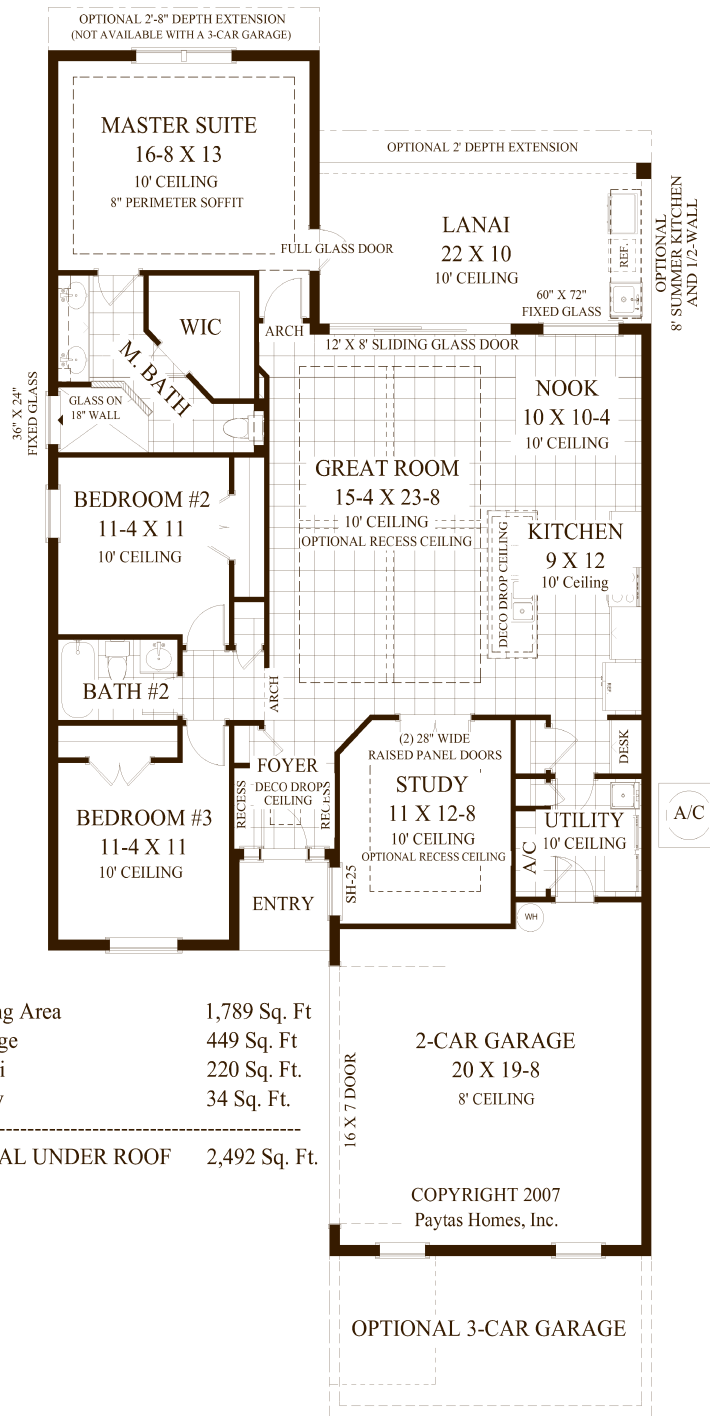

ASHBOURNE

Living Area	1,789 Sq. Ft
Garage	449 Sq. Ft
Lanai	220 Sq. Ft.
Entry	34 Sq. Ft.
<hr/>	
TOTAL UNDER ROOF	2,492 Sq. Ft.

Phone: 386-439-9771
PaytasHomes.com

Dimensions are approximate and may vary slightly due to construction techniques. CRC039455