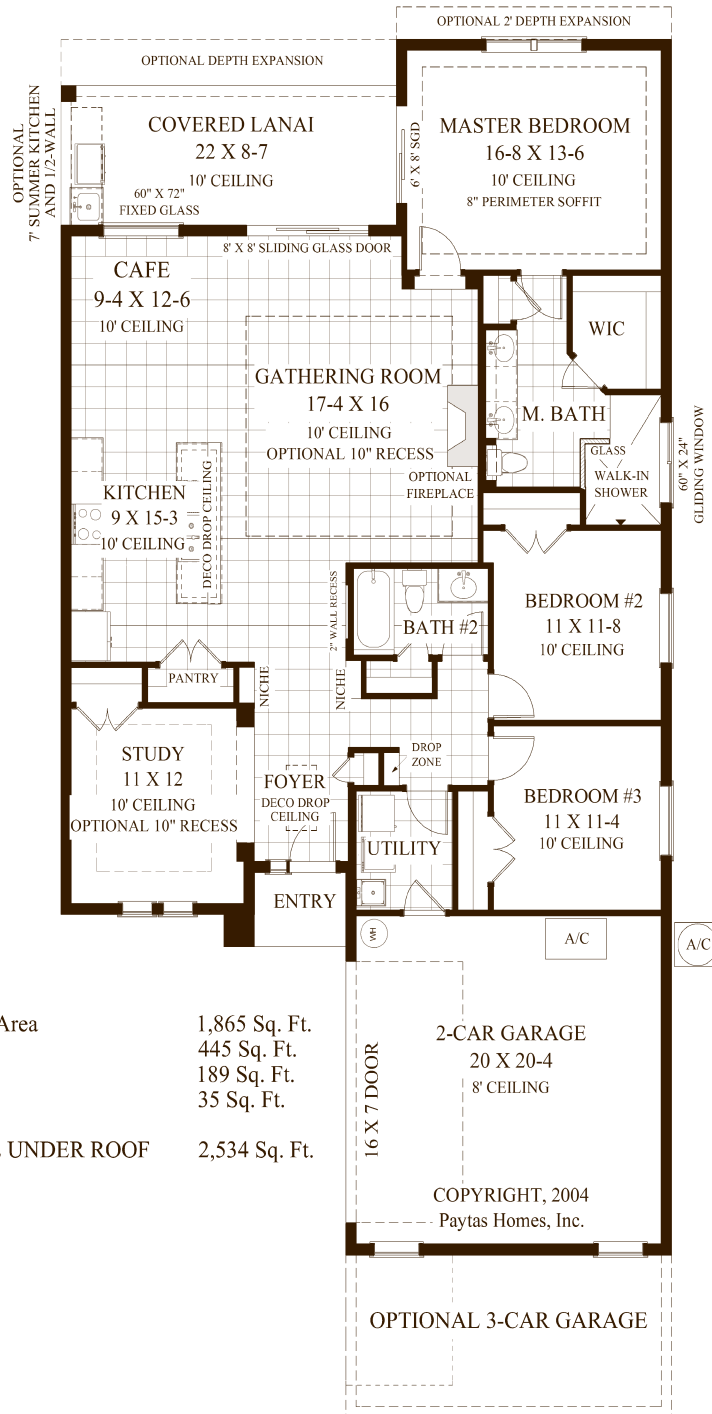

WESTCOTTE

| | |
|-------------------------|----------------------|
| Living Area | 1,865 Sq. Ft. |
| Garage | 445 Sq. Ft. |
| Lanai | 189 Sq. Ft. |
| Entry | 35 Sq. Ft. |
| TOTAL UNDER ROOF | 2,534 Sq. Ft. |