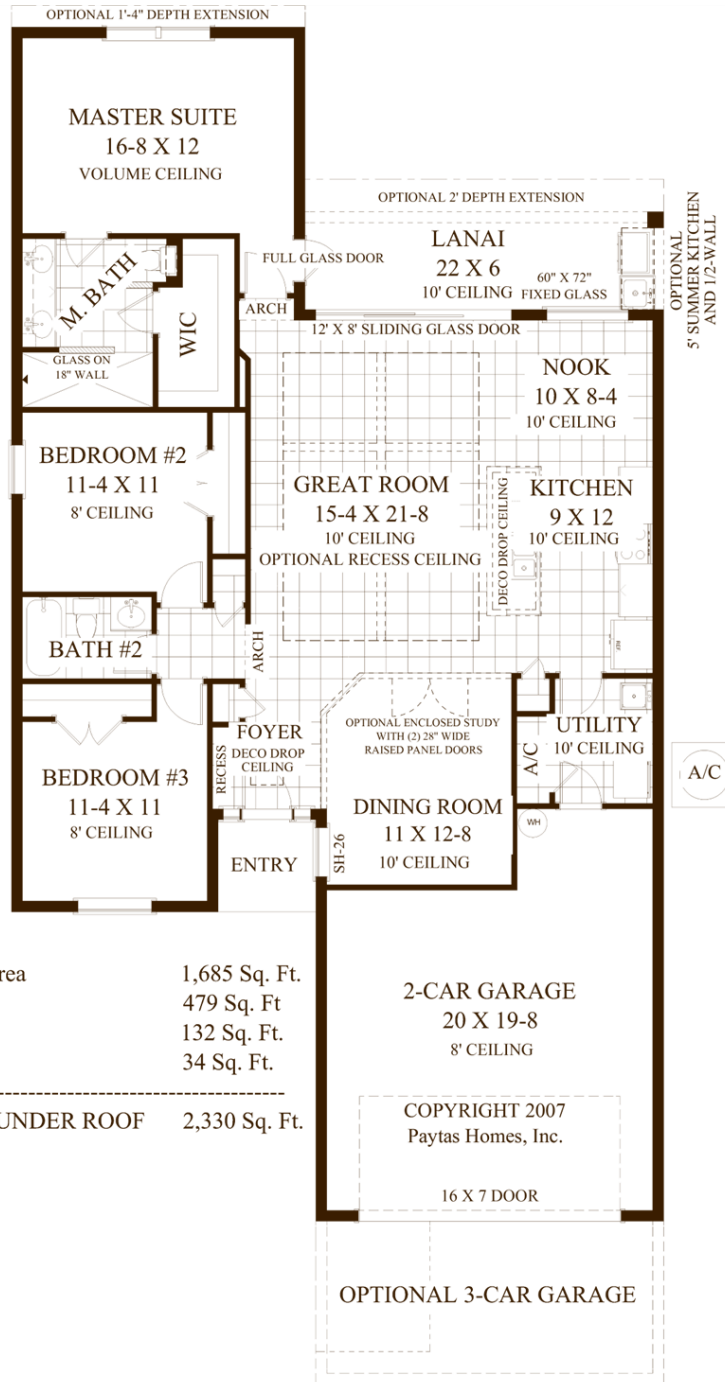

WESTBRIDGE

Living Area	1,685 Sq. Ft.
Garage	479 Sq. Ft.
Lanai	132 Sq. Ft.
Entry	34 Sq. Ft.

TOTAL UNDER ROOF 2,330 Sq. Ft.

PAYTAS HOMES

Phone: 386•439•9771

PaytasHomes.com

Dimensions are approximate and may vary slightly due to construction techniques. CRC039455