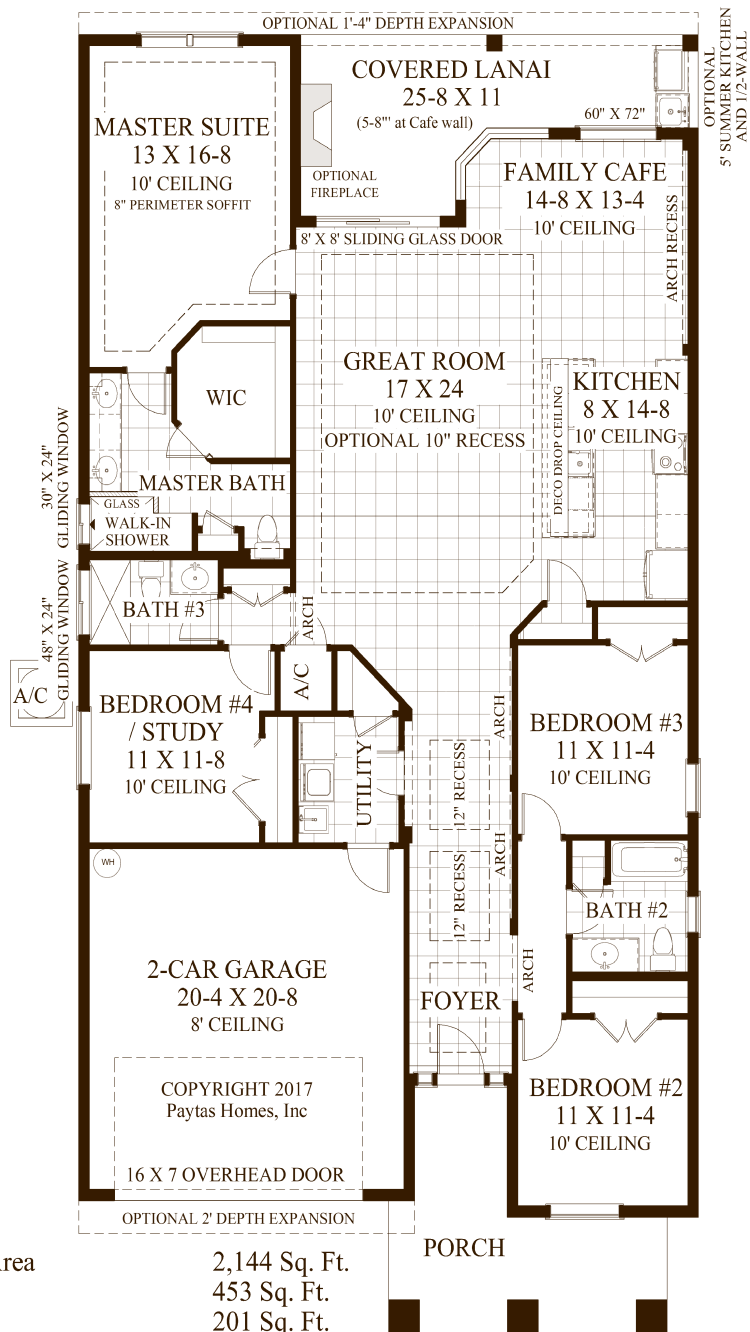

CAMBRIDGE

Living Area	2,144 Sq. Ft.
Garage	453 Sq. Ft.
Lanai	201 Sq. Ft.
Entry	176 Sq. Ft.

TOTAL UNDER ROOF 2,974 Sq. Ft.

PAYTAS HOMES

Phone: 386•439•9771

PaytasHomes.com

Dimensions are approximate and may vary slightly due to construction techniques. CRC039455