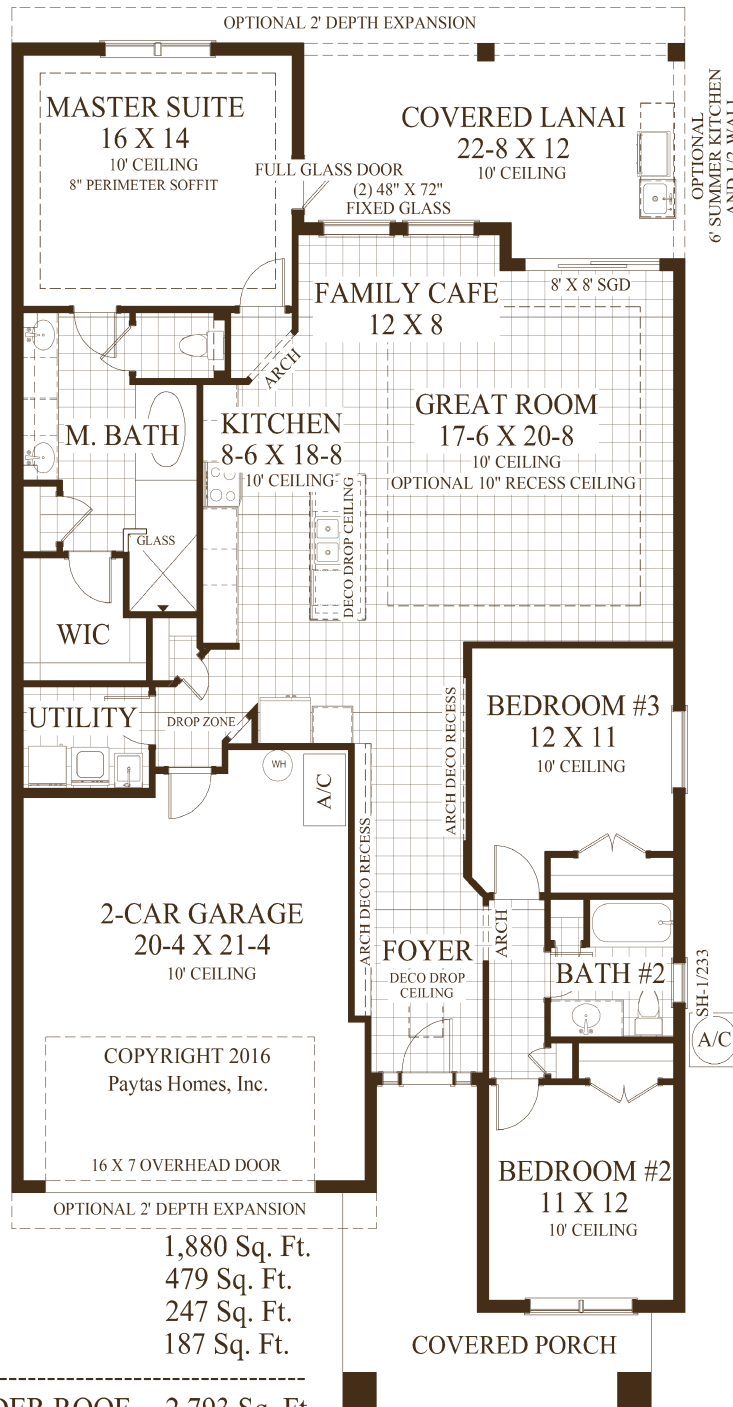

# BRIGHTON

Living Area	1,880 Sq. Ft.
Garage	479 Sq. Ft.
Lanai	247 Sq. Ft.
Entry	187 Sq. Ft.
<hr/>	
TOTAL UNDER ROOF	2,793 Sq. Ft.

**COASTAL  
GARDENS**  
AT TOWN CENTER

**PAYTAS HOMES**

Phone: 386-439-9771

PaytasHomes.com

Dimensions are approximate and may vary slightly due to construction techniques. CRC039455