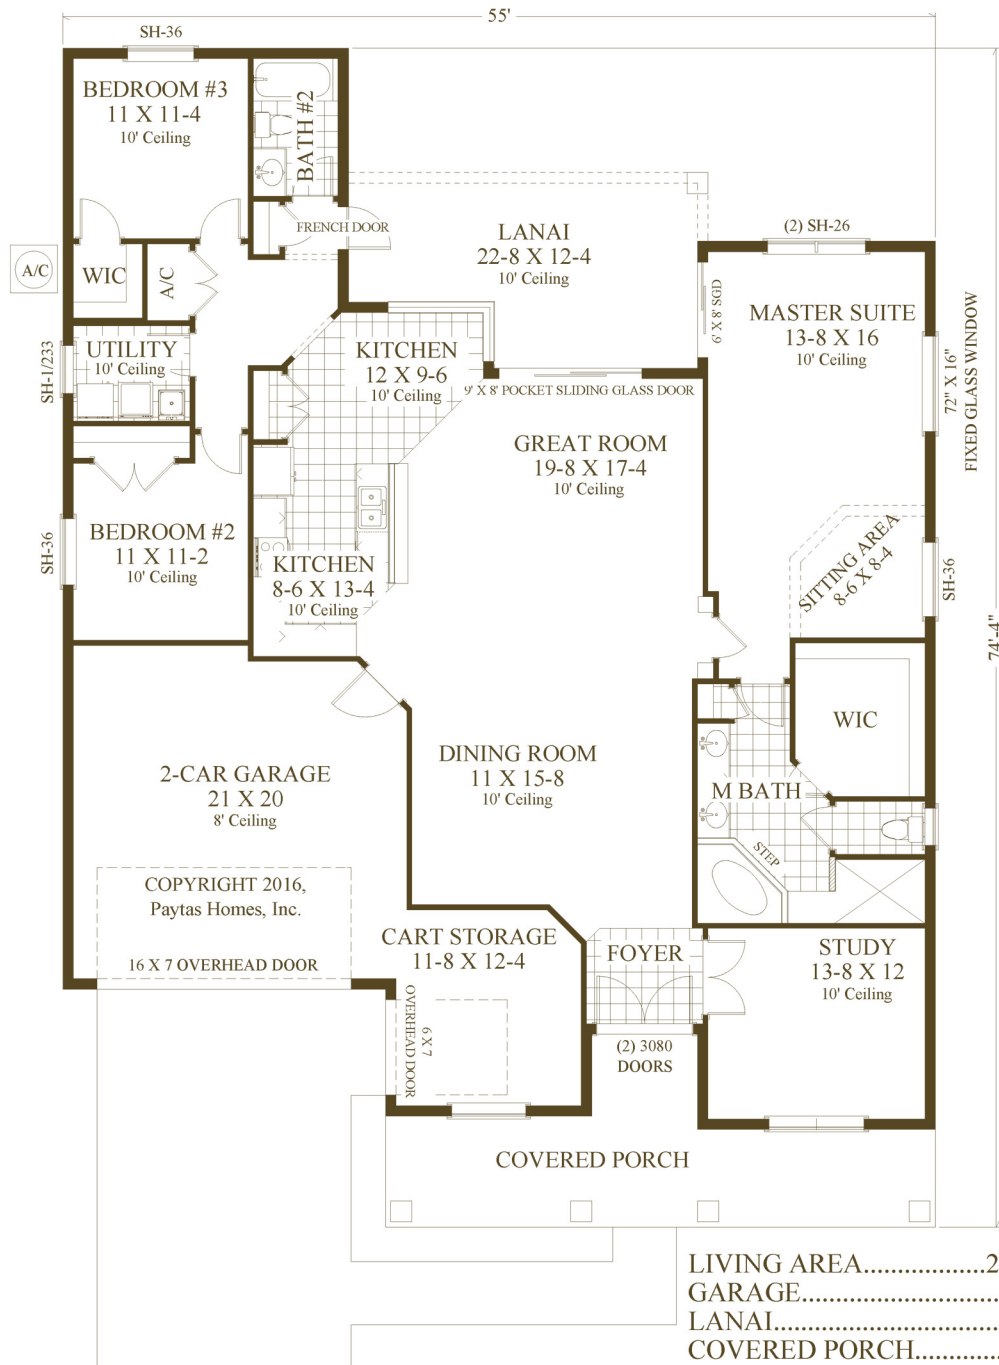

The Giovanni

LIVING AREA.....	2,322 Sq. Ft.
GARAGE.....	609 Sq. Ft.
LANAI.....	236 Sq. Ft.
COVERED PORCH.....	265 Sq. Ft.

TOTAL UNDER ROOF.....	3,432 Sq. Ft.

VERANO
at Venetian Bay

PAYTAS HOMES

Phone: 386•426•8883